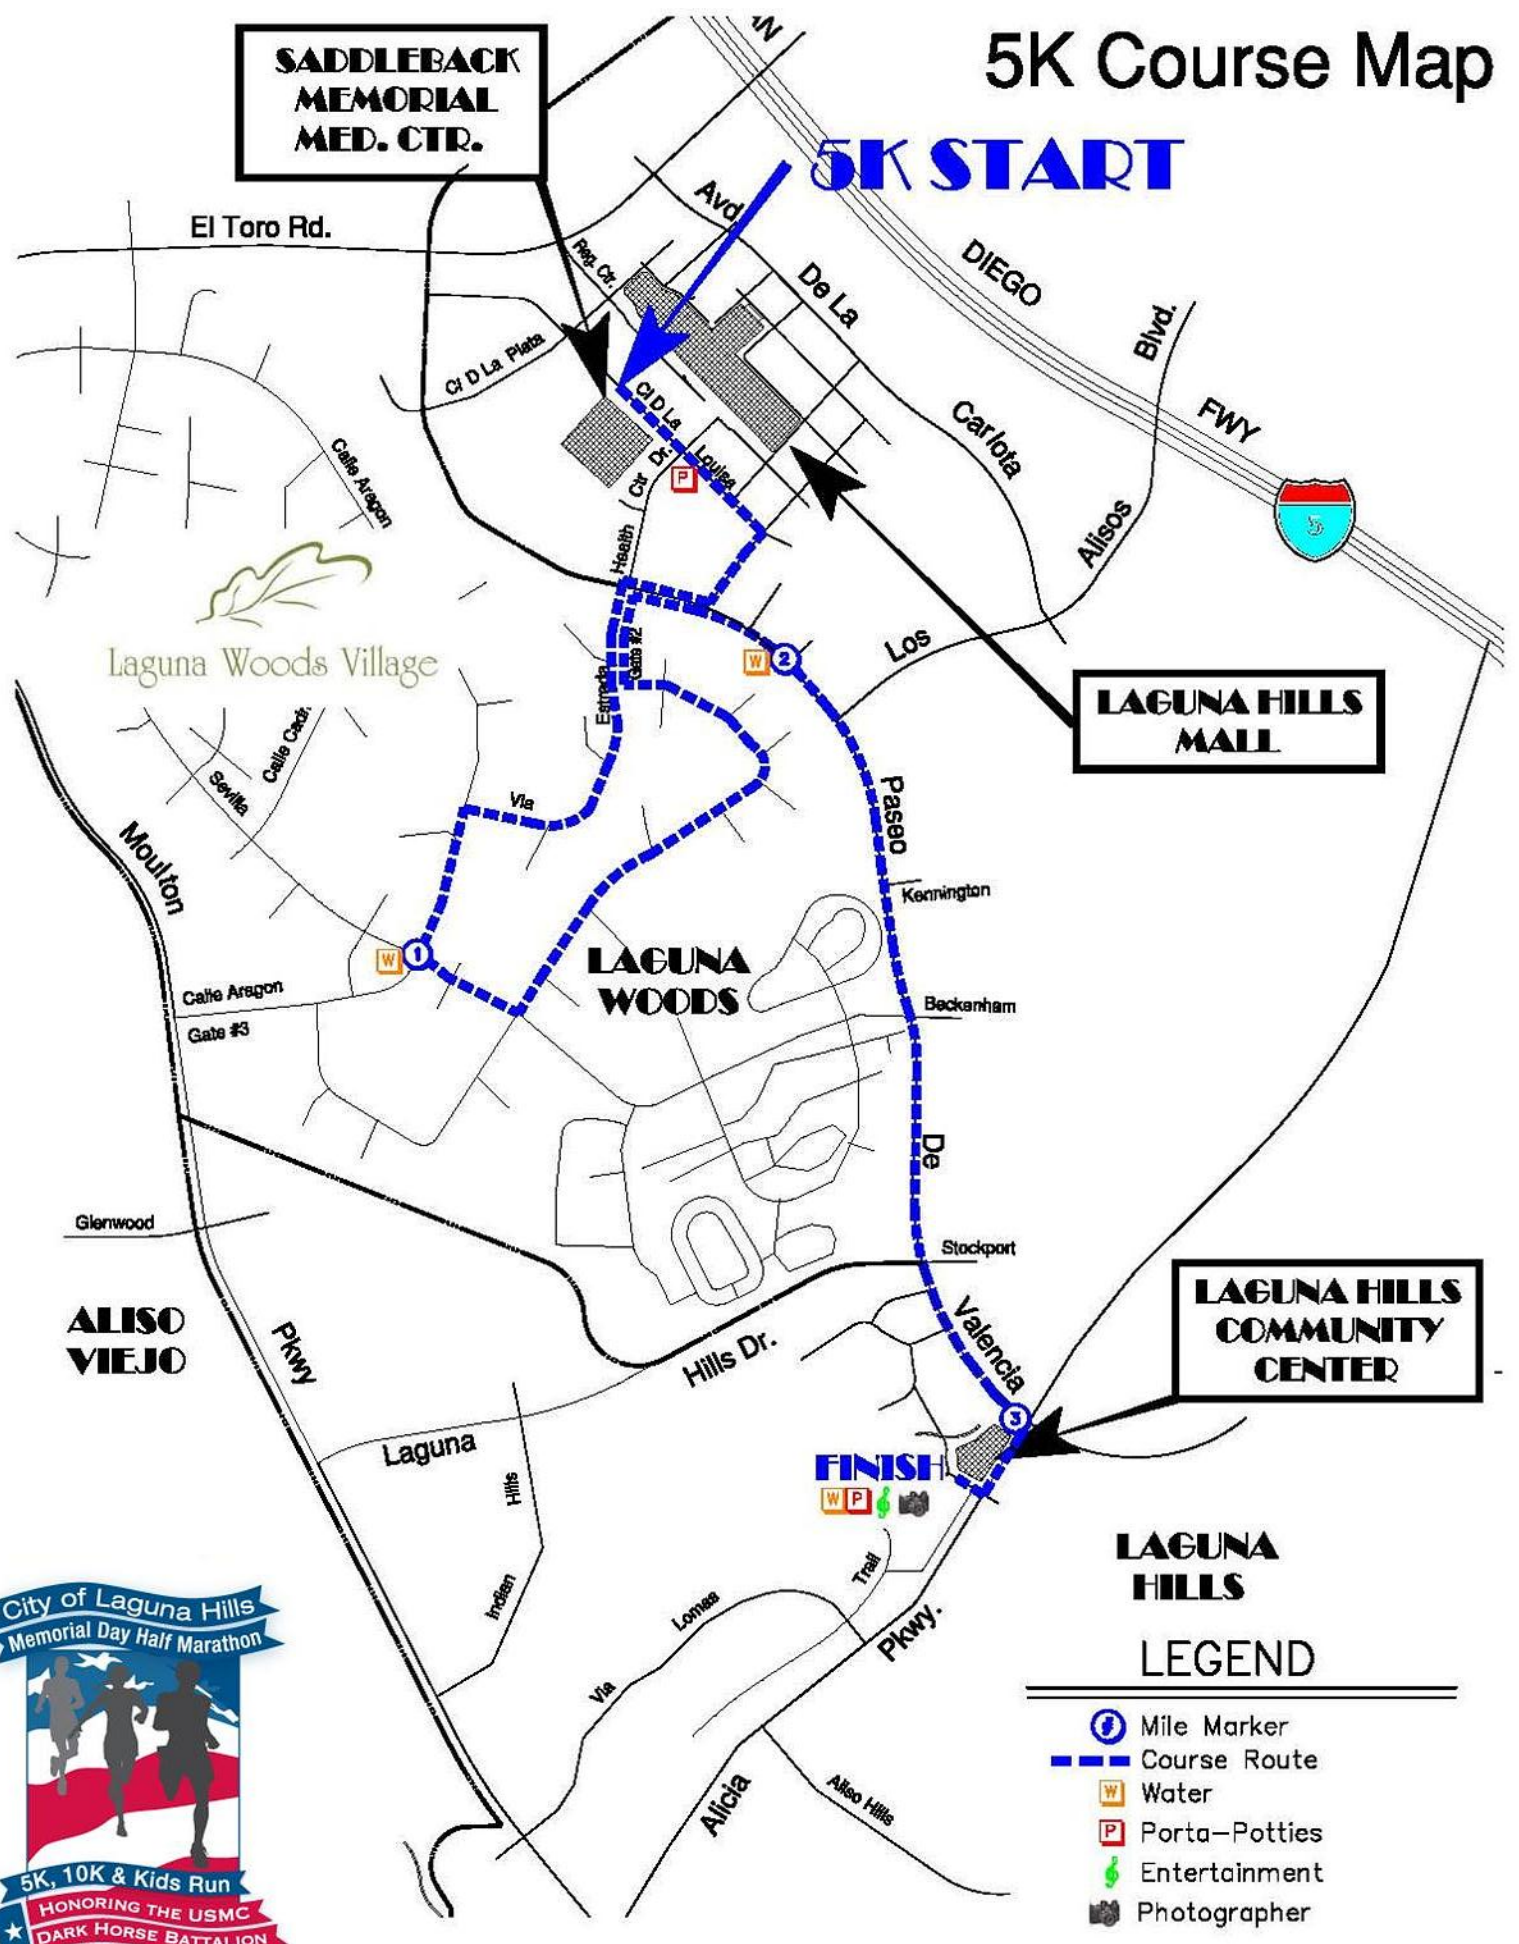

5K Course Map

5K START

**SADDLEBACK
MEMORIAL
MED. CTR.**

**LAGUNA HILLS
MALL**

**LAGUNA HILLS
COMMUNITY
CENTER**

**LAGUNA
HILLS**

LEGEND

-  Mile Marker
-  Course Route
-  Water
-  Porta-Potties
-  Entertainment
-  Photographer

El Toro Rd.

Laguna Woods Village

**ALISO
VIEJO**

FINISH